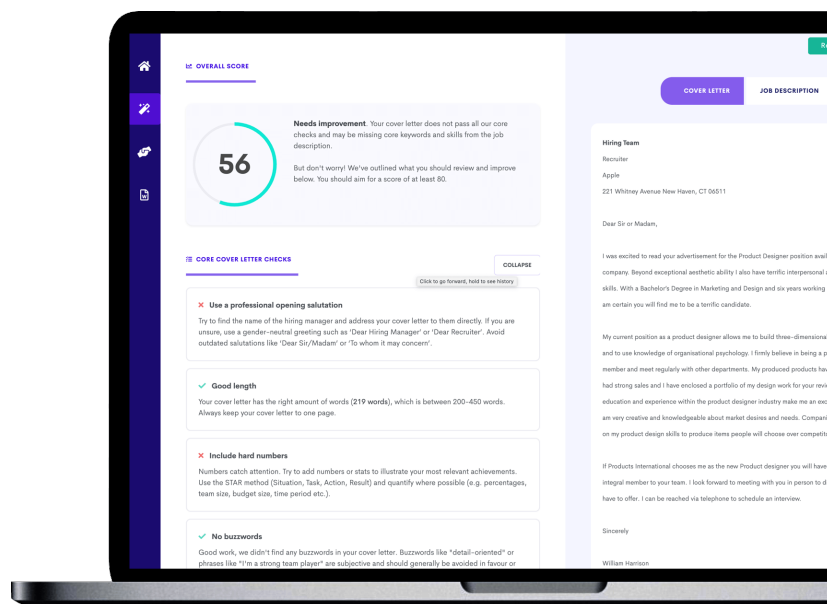

## TARGET MY CV

CV TAILORING TO OUTSMART RECRUITMENT SYSTEMS.

Delivers a skills-gap analysis based on a submitted job description, ensuring a CV addresses employer needs.

- Highlights relevant keywords and hard/soft skills.
- Scoring based on a skills-gap analysis.
- Improves ATS rankings with increased relevancy.

→ Equip students with a powerful solution to navigate today's job market and make their CVs stand out.

## COVER LETTER FEEDBACK

CAREER-GUIDED WRITING AID FOR STUDENTS.

Professional cover letter feedback in an instant.

- Core checks including salutations, length, word choice and spelling accuracy.
- Relevancy scoring to align keywords and skills.
- Enhanced writing with fewer mistakes and greater relevancy.

→ Empower students to create standout cover letters, showcasing their skills and boosting interview chances.