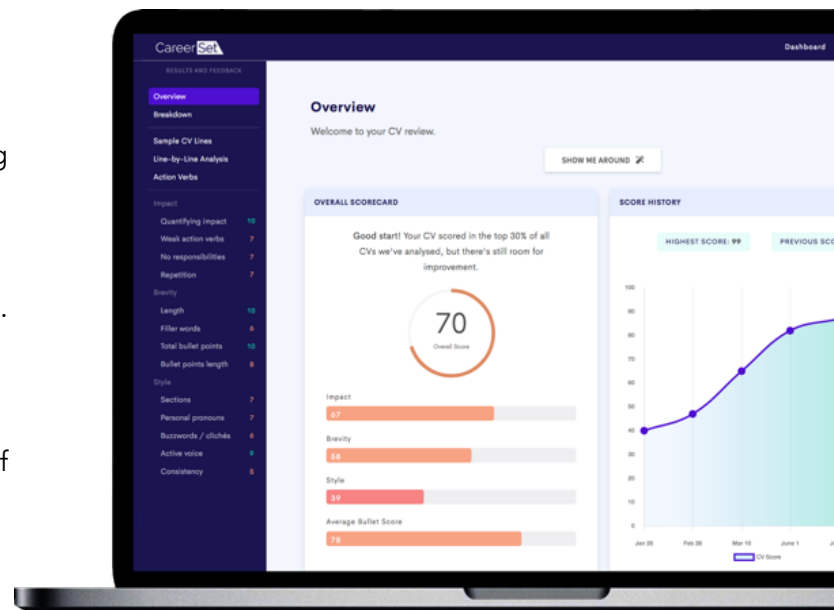

CareerSet

Intelligent Career Support Solutions

CareerSet is an AI-based online platform that enables students to optimise their CVs, cover letters, and LinkedIn profiles independently. We deliver personalised, actionable advice – instantly and 24/7.

Designed for career centres, our solutions efficiently and cost-effectively expand support to reach more students, enabling career teams to focus on personal guidance and enhance service quality.

SCORE MY CV

ACTIONABLE FEEDBACK, INSTANTLY.

Scores a CV based on key criteria that recruiters and hiring managers look for to generate personalised feedback.

- Personalised, actionable feedback.
- Line-by-line analysis to improve one line at a time.
- GPT integration for instant writing suggestions.
- Full insight into student activity and progress.

→ Harness the power of AI and experience the benefits of CareerSet's leading CV review technology.

TARGET MY CV

CV TAILORING TO OUTSMART RECRUITMENT SYSTEMS.

Delivers a skills-gap analysis based on a submitted job description, ensuring a CV addresses employer needs.

- Highlights relevant keywords and hard/soft skills.
- Scoring based on a skills-gap analysis.
- Improves ATS rankings with increased relevancy.

→ Equip students with a powerful solution to navigate today's job market and make their CVs stand out.