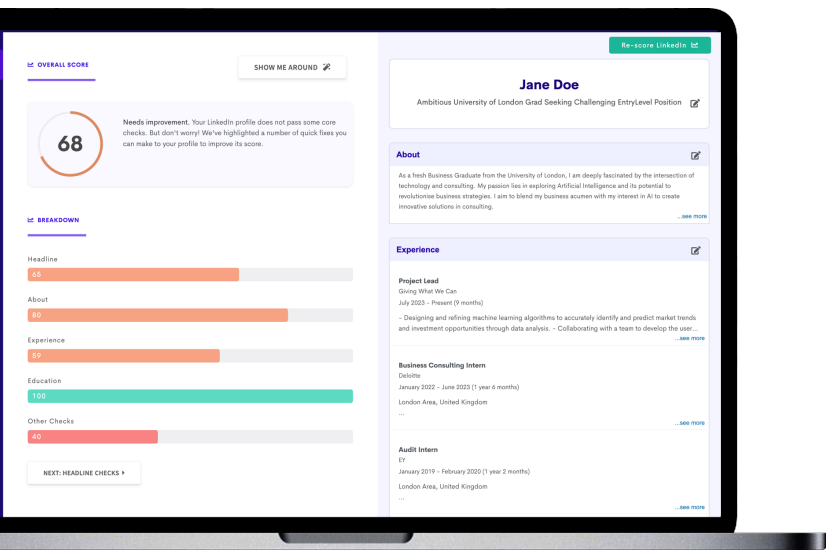

## TARGET MY CV

CV TAILORING TO OUTSMART RECRUITMENT SYSTEMS.

Delivers a skills-gap analysis based on a submitted job description, ensuring a CV addresses employer needs.

- Highlights relevant keywords and hard/soft skills.
- Scoring based on a skills-gap analysis.
- Improves ATS rankings with increased relevancy.

→ Equip students with a powerful solution to navigate today's job market and make their CVs stand out.

## COVER LETTER FEEDBACK

CAREER-GUIDED WRITING AID FOR STUDENTS.

Professional cover letter feedback in an instant.

- Core checks including salutations, length, word choice and spelling accuracy.
- Relevancy scoring to align keywords and skills.
- Enhanced writing with fewer mistakes and greater relevancy.

→ Empower students to create standout cover letters, showcasing their skills and boosting interview chances.