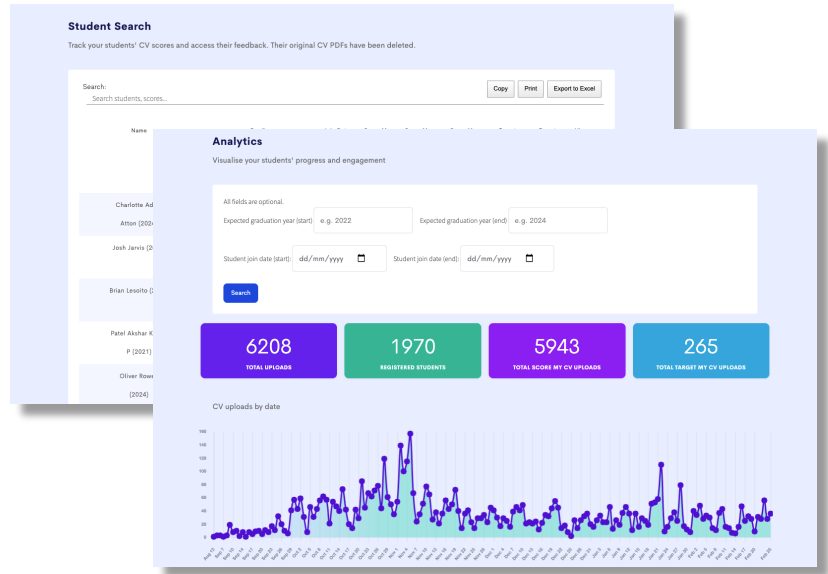

## CAREER CENTRE TOOLS

Keep track of students' progress, and use gained insights to address specific student needs.

### Student Search:

Easily search for students by name or email to review scores and feedback. This function allows for a deeper understanding of each student's unique strengths and areas for improvement.

### Analytics:

Interpret student engagement with CareerSet through intuitive analytics, providing a clear picture of their interactions.