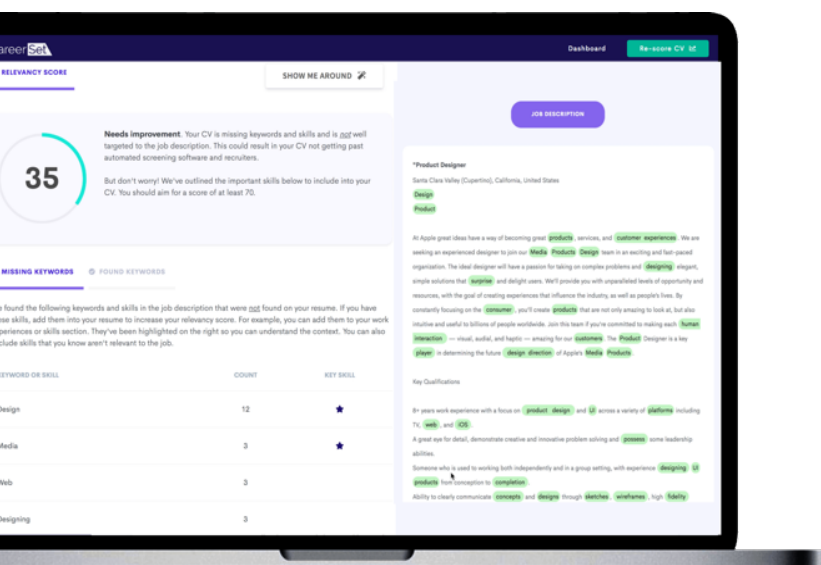

CareerSet

Intelligent Career Support Solutions

CareerSet is an AI-based online platform that enables students to optimise their CVs, cover letters, and LinkedIn profiles independently. We deliver personalised, actionable advice – instantly and 24/7.

Designed for career centres, our solutions efficiently and cost-effectively expand support to reach more students, enabling career teams to focus on personal guidance and enhance service quality.

SCORE MY CV

ACTIONABLE FEEDBACK, INSTANTLY.

Scores a CV based on key criteria that recruiters and hiring managers look for to generate personalised feedback.

- Personalised, actionable feedback.
- Line-by-line analysis to improve one line at a time.
- GPT integration for instant writing suggestions.
- Full insight into student activity and progress.

→ Harness the power of AI and experience the benefits of CareerSet's leading CV review technology.

TARGET MY CV

CV TAILORING TO OUTSMART RECRUITMENT SYSTEMS.

Delivers a skills-gap analysis based on a submitted job description, ensuring a CV addresses employer needs.

- Highlights relevant keywords and hard/soft skills.
- Scoring based on a skills-gap analysis.
- Improves ATS rankings with increased relevancy.

→ Equip students with a powerful solution to navigate today's job market and make their CVs stand out.